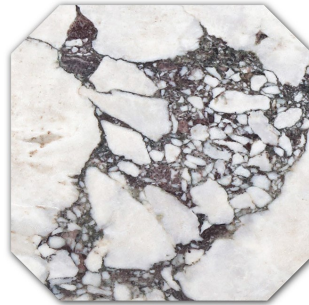

# OCTAGON AND DOT

SP

## STOCKED OCTAGONS

Bianco Dolomite

Calacatta

Viola Bella

Clair

Bianco Carrara

Bardiglio Dark

Midnight Bluestone

## STOCKED DOTS

Dolomite

Calacatta

Viola Bella

Rosso Levanto

Bianco Carrara

Bardiglio Light

Bardiglio Dark

Midnight Bluestone

Clair

Pietra Piacentina

Rosso Verona

Blue Celeste

Ming Green

\*All are 3" Dots in honed finish (actual size 7cm x 7cm)