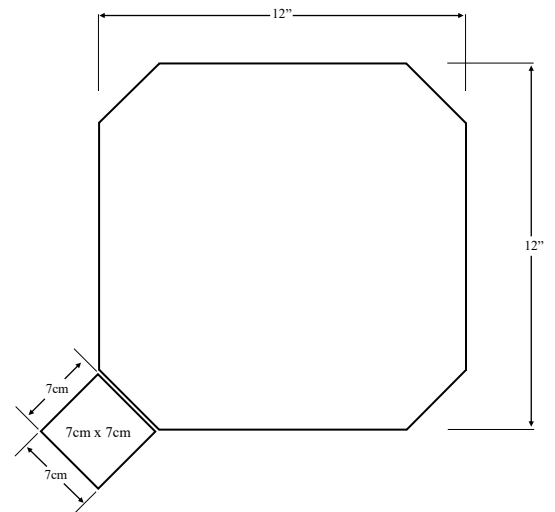

Midnight Bluestone

Clair

Pietra Piacentina

Rosso Verona

Blue Celeste

Ming Green

\*All are 3" Dots in honed finish (actual size 7cm x 7cm)

## LINE DRAWINGS