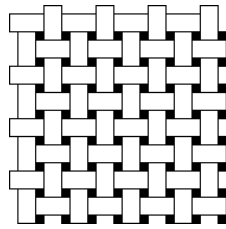

## STOCKED SIZES

12" x 12" x 3/8"  
Honed & Polished

12" x 12" x 3/8"  
Tumbled

6" x 12" x 3/8"  
Honed & Polished

## MOSAICS

3/4" x 3/4" x 3/8"  
Honed & Polished

Thassos Basketweave  
with Nero Dot  
Polished

2" x 2" x 3/8"  
Tumbled

1" x 1" x 3/8"  
Tumbled